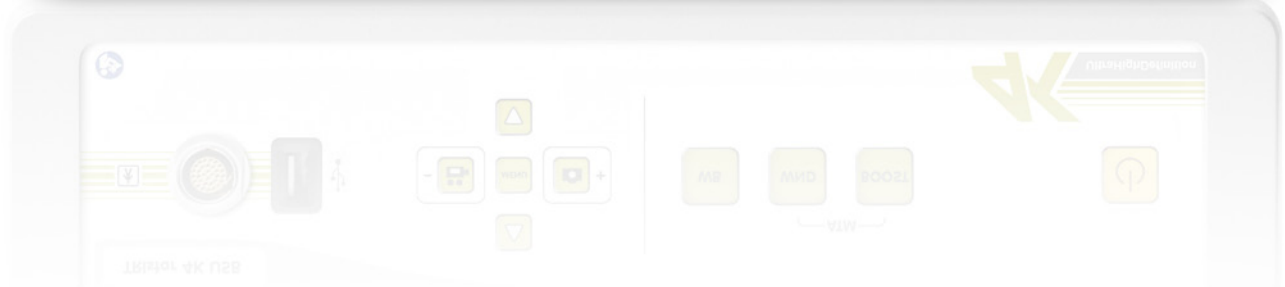

CAMERA

TRlstar 4K - ULTRA HIGH DEFINITION CAMERA 3-MOS

Technical Data

Camera head:	<ul style="list-style-type: none">• Aspect ratio: 16:9• Sensor: 3x1/3"• Immersible (using the attached cap)
Voltage range (current consumption):	<ul style="list-style-type: none">• 100-240 V (60 VA)
Frequency:	<ul style="list-style-type: none">• 50-60 Hz
Device protection:	<ul style="list-style-type: none">• 2x T3,15 A
Video system:	<ul style="list-style-type: none">• Image resolution: UHD 3840 x 2160• TV resolution: 1600 lines• S/N-Ratio 54dB• White balance automatically, with data hold
Video output:	<ul style="list-style-type: none">• 1 x HDMI 4K (3840 x 2160)• 1 x HDMI Full HD (1920 x 1080)• 1 x SDI 4K (4 x BNC) (3840 x 2160)• 1 x SDI Full HD (1 x BNC) (1920 x 1080)
Video format:	<ul style="list-style-type: none">• HDMI output: 3840x2160/59.94p, 3840x2160/50p, 1920x1080/59.94p, 1920x1080/59.94i, 1920x1080/50p, 1920x1080/50i• SDI output: 3840x2160/59.94p, 3840x2160/50p, 1080/59.94p, 1080/59.94i, 1080/50p, 1080/50i
Protection class (acc.to IEC 60601-1):	<ul style="list-style-type: none">• I
Safety class:	<ul style="list-style-type: none">• BF
IP code:	<ul style="list-style-type: none">• 20
Standard:	<ul style="list-style-type: none">• IEC 60601-1-2
Device classification (acc. to MDD 93/42/EEC):	<ul style="list-style-type: none">• I
Dimensions (WxHxD):	<ul style="list-style-type: none">• 355mm x 103mm x 350mm
Weight:	<ul style="list-style-type: none">• approx. 6,2kg
Delivery contains:	<ul style="list-style-type: none">• CCU, camera head with 3,05m cable (10ft), mains cable, HDMI cable, User manual

Option:

- Image recording (1920 x 1080);
Video recording, mpeg4 (1920 x 1080)

TRlstar 4K camera head

Weight: approx. 200g
Diameter: 43mm
Length: 85,7mm (without grommet)

With 4 push buttons

Colour space

The camera is able to reproduce the extended color space BT.2020 in addition to the BT.709 color space for HDTV. (Prerequisite is a BT.2020 compatible monitor)